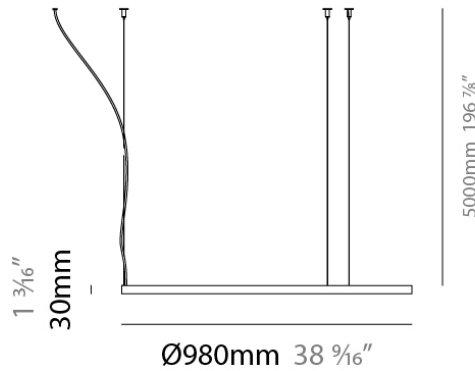

ZERO ROUND SUSPENSION

D81630-30K-TIM

PROJECT	
TYPE	
NOTES	
QUANTITY	
DATE	

GENERAL

Series: Zero Shapes
Subseries: Zero Round
Brand: Panzeri
Division: Design
Mounting Type: Suspension
Mounting Location: Ceiling
Subcategory: Pendant

PHYSICAL

Shape: Round
Diameter (mm): 970
Diameter (in): 38 ³/₁₆
Height (mm): 30
Height (in): 1 ³/₁₆
Max. Overall Height (mm): 5030
Max. Overall Height (in): 198 ¹/₁₆
Weight (kg): 1.43
Weight (lbs): 3.15
Fixture Material: Aluminum

ELECTRICAL

Input Wattage Range: 30 - 49 W
Lamp Type: LED
Input Wattage (W): 45
Dimming: Non-Dimmable
Driver Type: Constant Voltage - Universal
Driver Class: Class 2
Input Voltage (V): 120

LED

Delivered Lumen Range: 3000 - 4999 lm
Color Temperature (°K): 3000
Max. Delivered Lumen (lm): 4079
CRI: >90 CRI
Efficiency (%): 82.45
Efficacy (lm/w): 109.93
Lamp Life (hrs): 50000

OPTICAL

Optic°: Diffused

RATINGS AND CERTIFICATIONS

Certified By: CSA Certified to UL and CSA Standards
IP rating: IP20