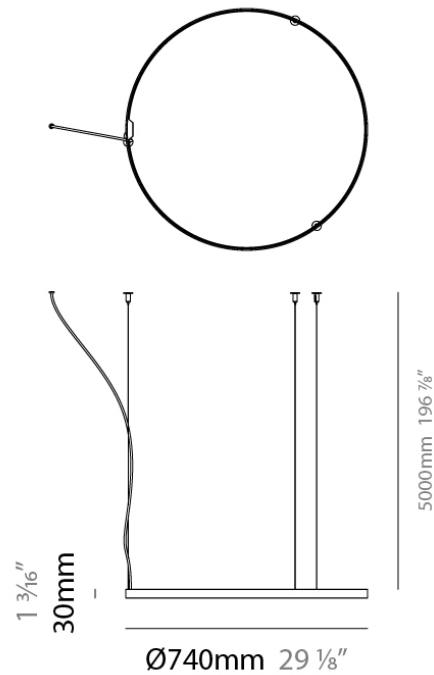

PROJECT	
TYPE	
NOTES	
QUANTITY	
DATE	

ZERO ROUND SUSPENSION

D81636-30K-TIM

GENERAL

Series: Zero Shapes
Subseries: Zero Round
Brand: Panzeri
Division: Design
Mounting Type: Suspension
Mounting Location: Ceiling
Subcategory: Pendant

PHYSICAL

Shape: Round
Diameter (mm): 730
Diameter (in): 28 ³/₄
Height (mm): 30
Height (in): 1 ³/₁₆
Max. Overall Height (mm): 5000
Max. Overall Height (in): 196 ⁷/₈
Weight (kg): 1.12
Weight (lbs): 2.47
Diffuser: opal
Fixture Material: Aluminum

ELECTRICAL

Lamp Type: LED
Input Wattage (W): 34
Total Output Wattage (W): 34
Dimming: Non-Dimmable
Input Voltage (V): 120
Lamp Voltage (V): 24

LED

Color Temperature (°K): 3000
Max. Delivered Lumen (lm): 3710
Nominal Lumen (lm): 4500
CRI: >90 CRI
Efficiency (%): 82.4
Efficacy (lm/w): 109.2
Lamp Life (hrs): 50000

OPTICAL

RATINGS AND CERTIFICATIONS

Certified By: CSA Certified to UL and CSA Standards
IP rating: IP20